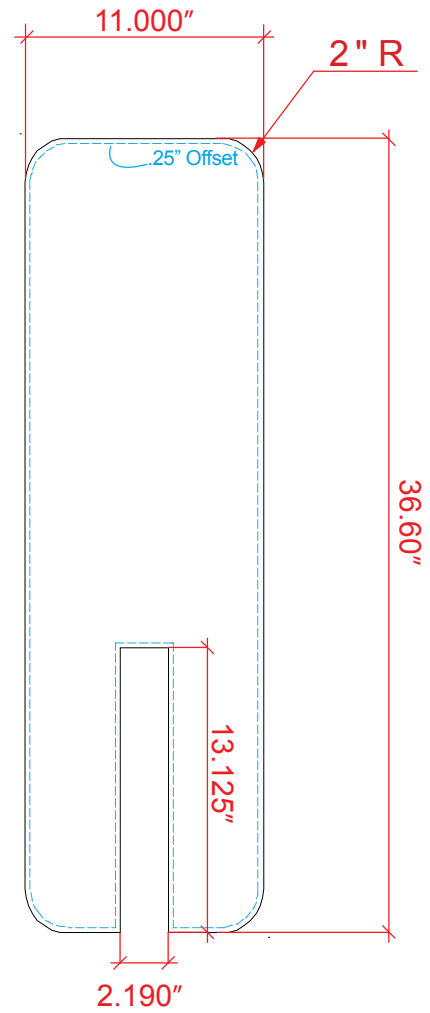

Product Name: DM-1030
Process: HD
Material: 1/8" Sintra
Effective Date: 7.12.2013

Note: The final/live area sizing on this graphic is adjustable (max shown). Contact your Account Representative for details.

Print Size: 11"w x 36.60"h
Final/Live Area: 10.5"w x 36.1"h

NOTE: Graphic files must be @ 150 dpi Finished Size.
DO NOT send Flattened Files.
Production can not manipulate the content, proportion or color of these files.

NOTE: These dimensions are for graphic layout purposes.