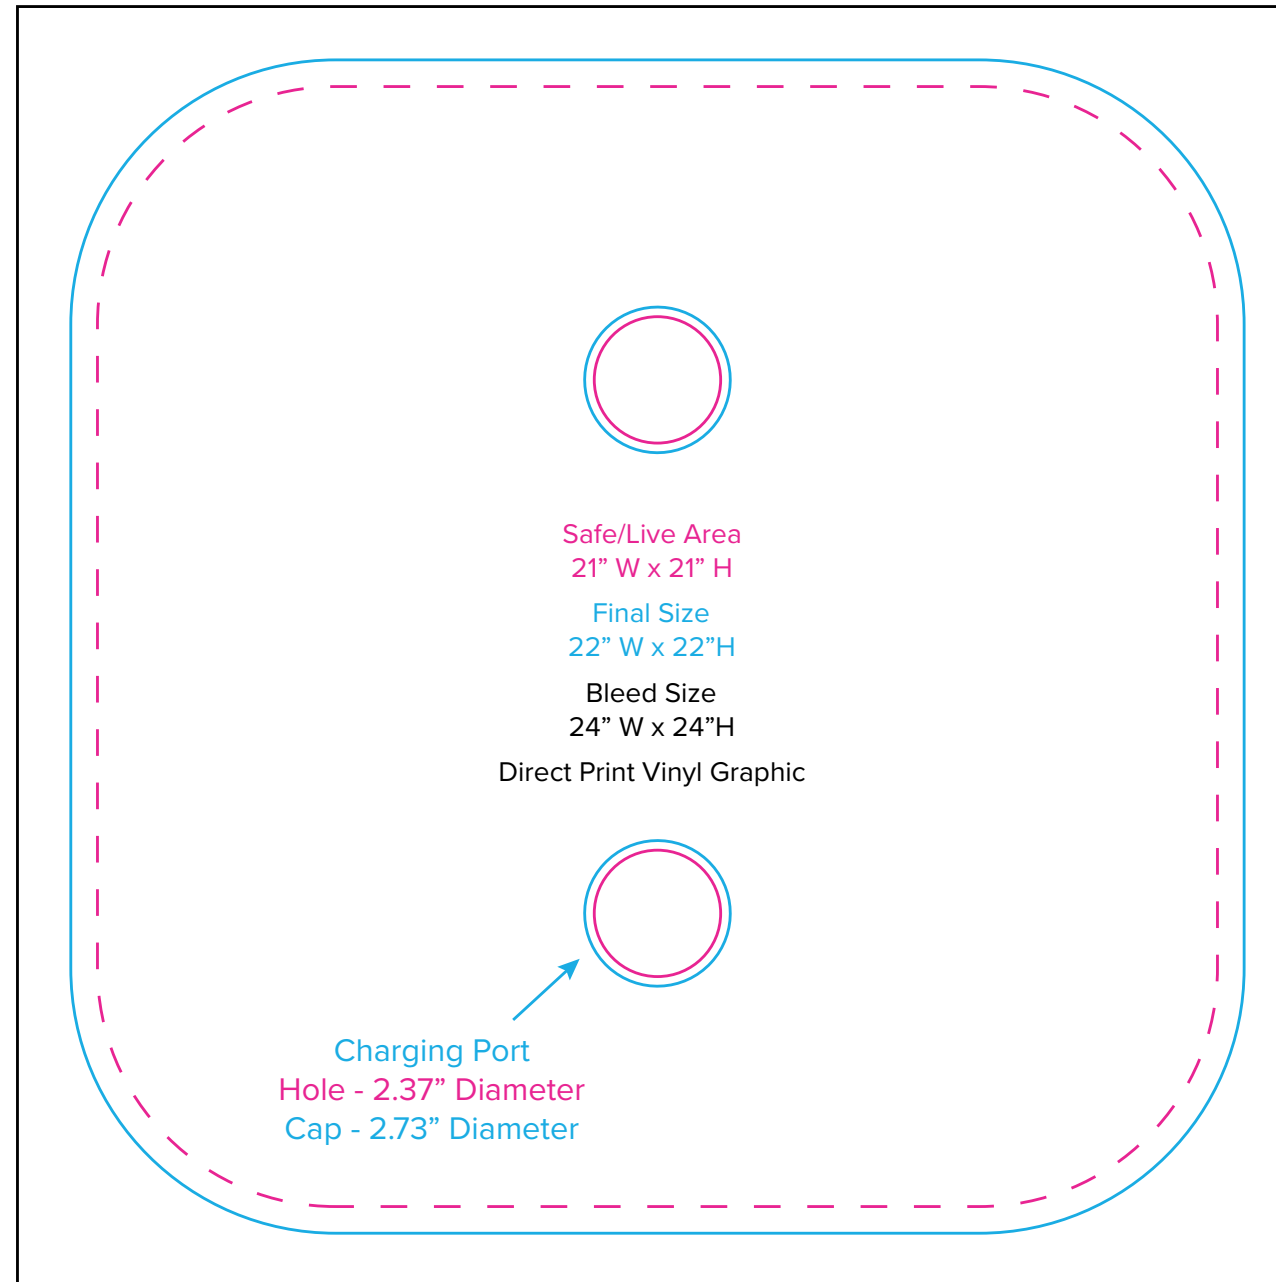

Graphic Template

Wireless Charging End Table – Direct Print Vinyl Graphic

NOTE: All Raster Art (jpg, tiff,psd, png, etc.) must be at least 100 dpi at print size.
Standard kits are often customized. Please check with Customer Service to ensure that this template matches your specific job.